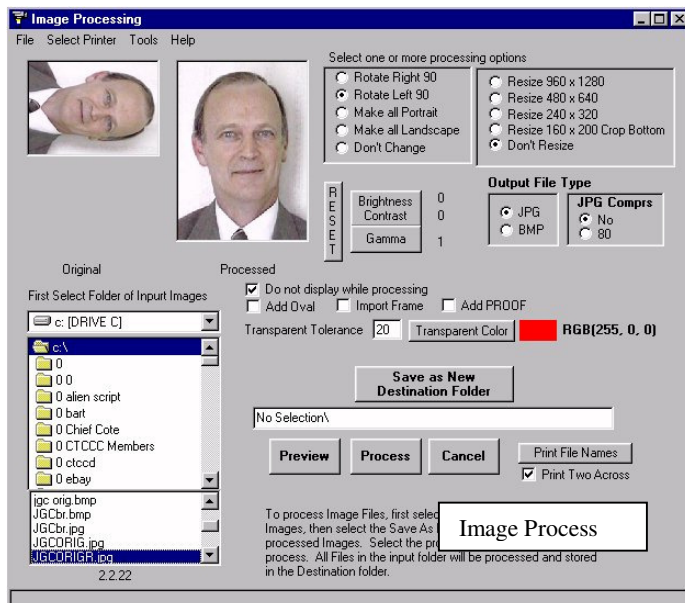

Built-in **COMPOSITE+** Creates an individual Composite for each person that is on the Composite with the individual highlighted in the top left, right corner or centered.

Image Process Prepares all your images in batch mode, using a few clicks of the mouse. All The images in the selected folder can be rotated, resampled (resized), color enhanced, adjusted for brightness, contrast and gamma, made into ovals. Just set up the parameters and click to complete the processing. Add your own frames and / or text to all your images with overlays created in Photoshop or other imaging software.

Batch Create ID cards using ID2, or IDLAM for high volume pvc Cards. Output can be JPG Image, PVC or standard printer.

Plaque (Memory Mate) simplifies the creation of 8 x 10 (or any size) Sports or promotion plaques using a Group photo, a folder of individual photos and a plaque mask of your own design as background. That simple! Click and produce one memory mate for each individual in the folder!

Quick Crop is the easiest and quickest “what you see is what you” get Cropping tool

ON-Site Processing

Event provides ONE SCREEN shopping basket and order processing functions for Event photography. Any number of viewing stations can be attached to a Lan for instant access. **Hotproof** provides instant Order form production

with Image due date and barcode.

HotCapture can capture image names and attach them to individual records for later processing using a tethered Camera.

Fantasy creates greens screen and/or overlays instantly using a tethered camera.