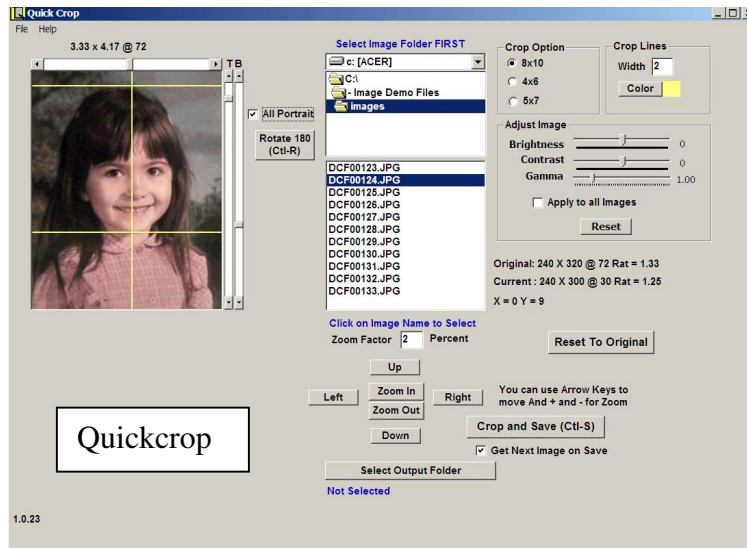

Built-in **COMPOSITE+** Creates an individual Composite for each person that is on the Composite with the individual highlighted in the top left, right corner or centered.

Image Process Prepares all your images in batch mode, using a few clicks of the mouse. All The images in the selected folder can be rotated, resampled (resized), color enhanced, adjusted for brightness, contrast and gamma, made into ovals. Just set up the parameters and click to complete the processing. Add your own frames and / or text to all your images with overlays created in Photoshop or other imaging software.

Batch Create ID cards using ID2, or IDLAM for high volume pvc Cards. Output can be JPG Image, PVC or standard printer.

Plaque (Memory Mate) simplifies the creation of 8 x 10 (or any size) Sports or promotion plaques using a Group photo, a folder of individual photos and a plaque mask of your own design as background. That simple! Click and produce one memory mate for each individual in the folder!

Quick Crop is the easiest and quickest “what you see is what you” get Cropping tool

ON-Site Processing

Event provides ONE SCREEN shopping basket and order processing functions for Event photography. Any number of viewing stations can be attached to a Lan for instant access. **Hotproof** provides instant Order form production

Green batches the shooting of green screen subjects and the overlaying of the image on your chosen background.

Proof-It creates proofs on any size output (selectable) with up to 2 lines of text and the image name printed on each photo. Never lose track of an image again.