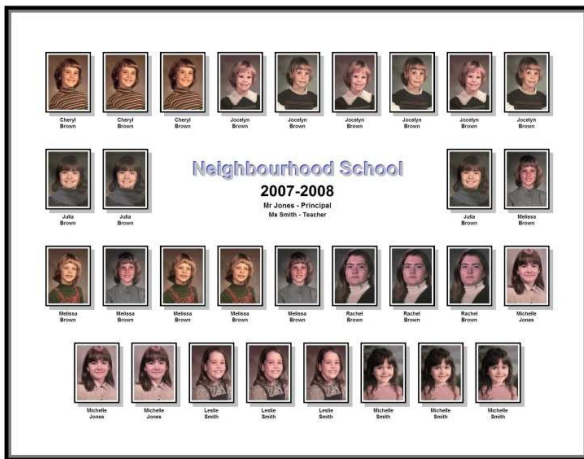

Built-in **COMPOSITE+** Creates an individual Composite for each person that is on the Composite with the individual highlighted in the top left, right corner or centered.

Image Process Prepares all your images in batch mode, using a few clicks of the mouse. All The images in the selected folder can be rotated, resampled (resized), color enhanced, adjusted for brightness, contrast and gamma, made into ovals. Just set up the parameters and click to complete the processing. Add your own frames and / or text to all your images with overlays created in Photoshop or other imaging software.