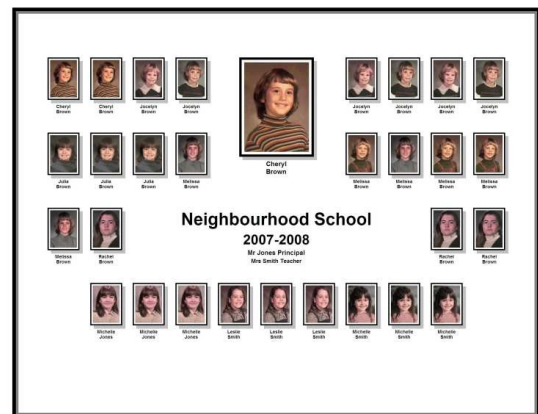

Built-in **COMPOSITE+** Creates an individual Composite for each person that is on the Composite with the individual highlighted in the top left, right corner or centered.

Image Process Prepares all your images in batch mode, using a few clicks of the mouse. All The images in the selected folder can be rotated, resampled (resized), color enhanced, adjusted for brightness, contrast and gamma, made into ovals. Just set up the parameters and click to complete the processing. Add your own frames and / or text to all your images with overlays created in Photoshop or other imaging software.